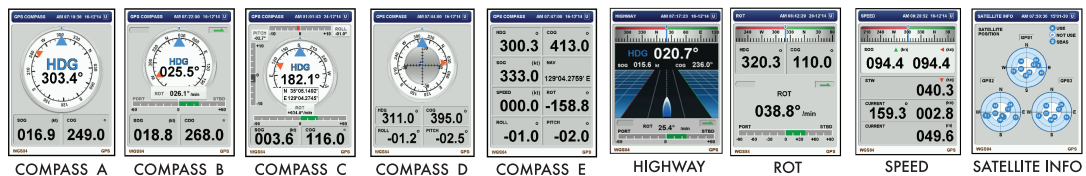

GPS COMPASS SGC-750

- ✓ Compliant with IMO MSC,116(73) Standard
- ✓ High precision and stability(0.5°RMS) of heading with three-axis antenna
- ✓ 5.6 inch vivid color TFT LCD panel
- ✓ Short set up(within 2mins) and high accuracy
- ✓ Instant tracking response(45°/s)
- ✓ Outputs full performance of intergrated roll, pitch and rate of turn
- ✓ High velocity of data output(max 115200 BPS)